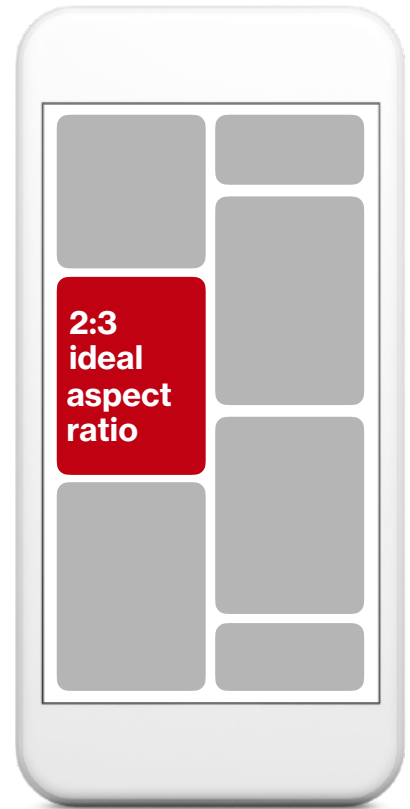

### Images must be:

- File type: **PNG and JPEG**
- Max file size: **10 MB**

### We recommend:

- Aspect ratio: **2:3** (e.g. 1000 pixels wide by 1500 pixels tall). Any Pin that has a taller aspect ratio greater than 2:3, may be cut off at the bottom when it's shown.
- Description copy: Up to **500 characters**. Prioritize first 1-2 sentences, which are most likely to show up in feed)

### Videos must be:

- File type: **.mp4 or .mov**
- Encoding: **H.264**
- Max file size: **Under 2GB**
- Video length: **Minimum 4 sec, maximum 30 min**
- Aspect ratio: **Shorter than 1:2 (w:h), taller than 1.91:1**

### We recommend:

- Aspect ratio:
  - Promoted Video at standard width: **Square (1:1) or Vertical (2:3, 9:16)**
  - Promoted Video at max. width: **Square (1:1) or widescreen (16:9)**. Note: Max. width videos cannot exceed the height of a 1:1 aspect ratio.
- Description copy: Up to **500 characters**. Prioritize first 1-2 sentences, which are most likely to show up in feed)